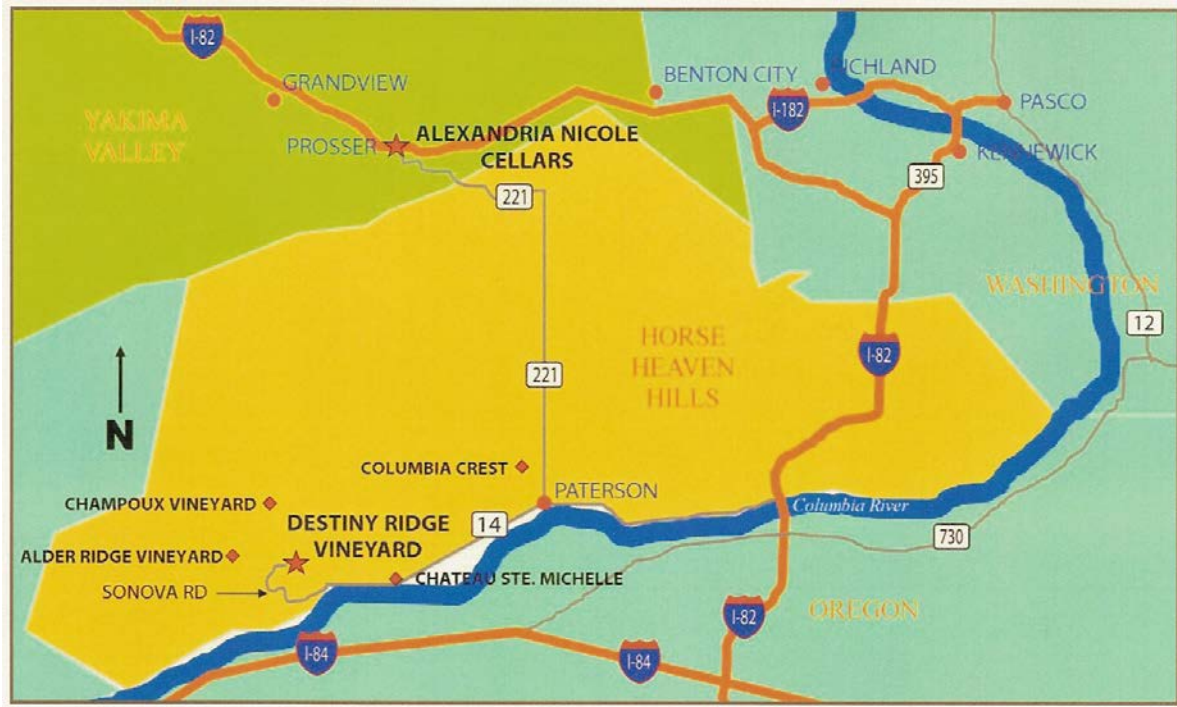

## DIRECTIONS TO DESTINY RIDGE VINEYARD

### DIRECTIONS FROM SEATTLE/YAKIMA

- I-82 East to Hwy 221 South
- Turn right onto Hwy 14 West for 13 miles
- Turn right at mile marker 155 (Crow Butte Park exit) onto Sonova Rd.
- Turn right at the large sign, Destiny Ridge at top of hill. Follow the gravel driveway to the red barn.

### DIRECTIONS FROM PORTLAND

- I-84 East to Hwy 97 North for 1.9 miles
- Turn right onto Hwy 14 for 53 miles
- Turn left at Crow Butte Park exit onto Sonova Rd.
- Turn right at the large sign, Destiny Ridge at top of hill. Follow the gravel driveway to the red barn.

### DIRECTIONS FROM TRI-CITIES/SPOKANE

- I-82 East/395 South to HWY 14 West
- Turn right onto Hwy 14 West for 26 miles
- Turn right at mile marker 155 (Crow Butte Park exit) onto Sonova Rd.
- Turn right at the large sign, Destiny Ridge at top of hill. Follow the gravel driveway to the red barn.